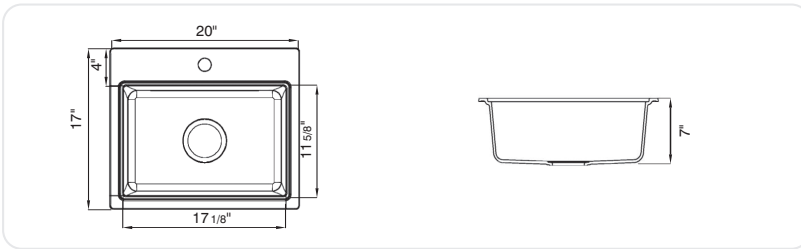

AQUARIUS

Composite 1.0 Bowl
Inset or Undermount

AS-AQ10

Features

- Compact bar/preparation sink
- Inset or Undermount installation
- Bowl depth 7"
- 1 pre-drilled faucet hole, 2 underscored
- Extreme impact stain, cut and chip resistance
- Heat resistant to 536°F

COLORS

- Metallic Black**
AS-AQ10RZUSSK
- Sahara Stone**
AS-AQ10RHUSSK
- Opal White**
AS-AQ10RWUSSK

We reserve the right to amend specifications, weights, measures and color availability without prior notice. * For color matched options, please see the Options & Accessories section. All measurements are in millimetres unless otherwise stated.