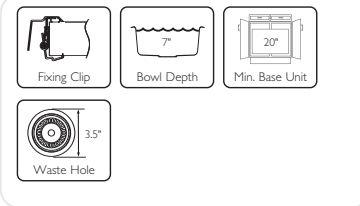

AQUARIUS

Composite 1.0 Bowl
Inset or Undermount

AS-AQ10

Features

- Compact bar/preparation sink
- Inset or Undermount installation
- Bowl depth 7"
- 1 pre-drilled faucet hole, 2 underscored
- Extreme impact stain, cut and chip resistance
- Heat resistant to 536°F